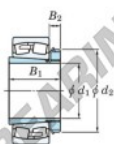

## Spherical roller bearing 22322RZK-H2322X-JTEKT - 22322RZK-H2322X-JTEKT

<https://www.123bearing.co.uk/bearing-housing/roller-bearing/spherical/22322rzk-h2322x-jtekt>

Boundary dimensions

Bearing No.	Boundary dimensions (mm)			r (mm)	Basic load ratings (kN)		Limiting speeds (min <sup>-1</sup> )	
	d1	d2	B		C <sub>r</sub>	C <sub>0r</sub>	Grease lub.	Oil lub.
22322RZK+H2322X	100	240	80	3	1040	1040	1900	2800

## PRODUCT FEATURES

Brand	JTEKT
N° Ean13	3616060789860
Inside diameter	100 mm
Outside diameter	240 mm
Thickness	80 mm
Limiting speed	1900 rpm
Dynamic load	1040 kN
Static load	1040 kN
Packaging	1

[contact@123bearing.co.uk](mailto:contact@123bearing.co.uk)