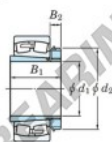

## Spherical roller bearing 23222RZK-H2322X-JTEKT - 23222RZK-H2322X-JTEKT

<https://www.123bearing.co.uk/bearing-housing/roller-bearing/spherical/23222rzk-h2322x-jtekt>

Boundary dimensions

Bearing No.	Boundary dimensions (mm)				Basic load ratings (kN)		Limiting speeds (min <sup>-1</sup> )	
	d1	d2	B	r (mm)	Cr	C0r	Grease lub.	Oil lub.
23222RZK-H2322X	100	200	69.8	2.1	672	792	2300	3000

### PRODUCT FEATURES

Brand	JTEKT
N° Ean13	3616060789853
Inside diameter	100 mm
Outside diameter	200 mm
Thickness	69.8 mm
Limiting speed	2300 rpm
Dynamic load	672 kN
Static load	792 kN
Packaging	1

[contact@123bearing.co.uk](mailto:contact@123bearing.co.uk)