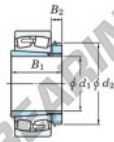

## Spherical roller bearing 22222RZK-H322X-JTEKT - 22222RZK-H322X-JTEKT

<https://www.123bearing.co.uk/bearing-housing/roller-bearing/spherical/22222rzk-h322x-jtekt>

Boundary dimensions

Bearing No.	Boundary dimensions (mm)				Basic load ratings (kN)		Limiting speeds (min <sup>-1</sup> )	
	d1	D	B	r (mm)	C <sub>r</sub>	C <sub>0r</sub>	Grease lub.	Oil lub.
22222RZK+H322X	100	200	53	2.1	612	642	2300	3000

### PRODUCT FEATURES

Brand	JTEKT
N° Ean13	3616060789839
Inside diameter	100 mm
Outside diameter	200 mm
Thickness	53 mm
Limiting speed	2300 rpm
Dynamic load	612 kN
Static load	642 kN
Packaging	1

[contact@123bearing.co.uk](mailto:contact@123bearing.co.uk)