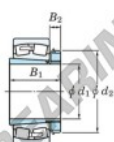

## Spherical roller bearing 21316RZK-H316X-JTEKT - 21316RZK-H316X-JTEKT

<https://www.123bearing.co.uk/bearing-housing/roller-bearing/spherical/21316rzk-h316x-jtekt>

Boundary dimensions

Bearing No.	Boundary dimensions (mm)				Basic load ratings (kN)		Limiting speeds (min <sup>-1</sup> )	
	d1	D	B	r (mm)	C <sub>r</sub>	C <sub>10r</sub>	Grease lub.	Oil lub.
21316RZK-H316X	70	170	39	2.1	344	339	2900	2900

## PRODUCT FEATURES

Brand	JTEKT
N° Ean13	3616060789648
Inside diameter	70 mm
Outside diameter	170 mm
Thickness	39 mm
Limiting speed	2900 rpm
Dynamic load	344 kN
Static load	339 kN
Packaging	1

[contact@123bearing.co.uk](mailto:contact@123bearing.co.uk)