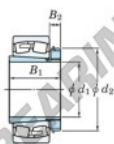

## Spherical roller bearing 22213RZK-H313X-JTEKT - 22213RZK-H313X-JTEKT

<https://www.123bearing.co.uk/bearing-housing/roller-bearing/spherical/22213rzk-h313x-jtekt>

Boundary dimensions

Bearing No.	Boundary dimensions (mm)				Bore load ratings (kN)		Limiting speeds (min. 1)	
	d1	D	B	r (mm)	Cr	CR	Grease lub.	Oil lub.
22213RZK-H313X	60	120	31	1.5	222	211	4000	5200

### PRODUCT FEATURES

Brand	JTEKT
N° Ean13	3616060789563
Inside diameter	60 mm
Outside diameter	120 mm
Thickness	31 mm
Limiting speed	4000 rpm
Dynamic load	222 kN
Static load	211 kN
Packaging	1

[contact@123bearing.co.uk](mailto:contact@123bearing.co.uk)