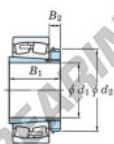

Spherical roller bearing 22311RZK-H2311X-JTEKT - 22311RZK-H2311X-JTEKT

<https://www.123bearing.co.uk/bearing-housing/roller-bearing/spherical/22311rzk-h2311x-jtekt>

Boundary dimensions

Bearing No.	Boundary dimensions (mm)			Basic load ratings (kN)		Limiting speeds (min. 1)	
	d1	D	B	Cr	Cor	Grease lub.	Oil lub.
22311RZK-H2311X	50	120	43	296	264	4100	5500

PRODUCT FEATURES

Brand	JTEKT
N° Ean13	3616060789518
Inside diameter	50 mm
Inside diameter	1.969" inch
Outside diameter	120 mm
Outside diameter	4.724" inch
Thickness	43 mm
Thickness	1.693" inch
Limiting speed	4100 rpm
Dynamic load	296 kN
Static load	264 kN
Packaging	1