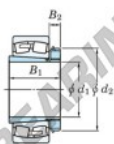

## Spherical roller bearing 22310RZK-H2310X-JTEKT - 22310RZK-H2310X-JTEKT

<https://www.123bearing.co.uk/bearing-housing/roller-bearing/spherical/22310rzk-h2310x-jtekt>

Boundary dimensions

Bearing No.	Boundary dimensions (mm)			Basic load ratings (kN)		Limiting speeds (min <sup>-1</sup> )	
	d1	D	B	Cr	C0r	Grease lub.	Oil lub.
22310RZK-H2310X	45	110	40	255	237	4500	6200

### PRODUCT FEATURES

Brand	JTEKT
N° Ean13	3616060789488
Inside diameter	45 mm
Outside diameter	110 mm
Thickness	40 mm
Limiting speed	4500 rpm
Dynamic load	255 kN
Static load	237 kN
Packaging	1

[contact@123bearing.co.uk](mailto:contact@123bearing.co.uk)