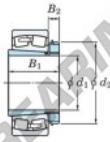

Spherical roller bearing 22209RZK-H309X-JTEKT - 22209RZK-H309X-JTEKT

<https://www.123bearing.co.uk/bearing-housing/roller-bearing/spherical/22209rzk-h309x-jtekt>

Boundary dimensions

Bearing No.	Boundary dimensions (mm)				Basic load ratings (kN)		Limiting speeds (min ⁻¹)	
	d1	D	B	r (mm)	C _r	C _{0r}	Grease lub.	Oil lub.
22209RZK-H309X	40	85	23	1.1	119	110	5800	7700

PRODUCT FEATURES

Brand	JTEKT
N° Ean13	3616060789426
Inside diameter	40 mm
Outside diameter	85 mm
Thickness	23 mm
Limiting speed	5800 rpm
Dynamic load	119 kN
Static load	110 kN
Packaging	1

contact@123bearing.co.uk