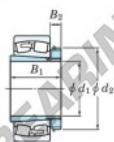

Spherical roller bearing 22308RZK-H2308X-JTEKT - 22308RZK-H2308X-JTEKT

<https://www.123bearing.co.uk/bearing-housing/roller-bearing/spherical/22308rzk-h2308x-jtekt>

Boundary dimensions

Bearing No.	Boundary dimensions (mm)				Basic load ratings (kN)		Limiting speeds (min. 1)	
	d1	d2	B	$\frac{B}{d_1}$	C _r	C _{0r}	Grease lub.	Oil lub.
22308RZK-H2308X	35	90	33	1.5	170	152	5600	7600

PRODUCT FEATURES

Brand	JTEKT
N° Ean13	3616060789419
Inside diameter	35 mm
Outside diameter	90 mm
Thickness	33 mm
Limiting speed	5600 rpm
Dynamic load	170 kN
Static load	152 kN
Packaging	1

contact@123bearing.co.uk