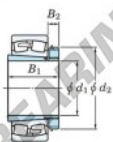

## Spherical roller bearing 22207RZK-H307X-JTEKT - 22207RZK-H307X-JTEKT

<https://www.123bearing.co.uk/bearing-housing/roller-bearing/spherical/22207rzk-h307x-jtekt>

Boundary dimensions

Bearing No.	Boundary dimensions (mm)				Basic load ratings (kN)		Limiting speeds (min <sup>-1</sup> )	
	d1	d2	B	r (mm)	Cr	C0r	Gross Lub.	Oil Lub.
22207RZK-H307X	30	72	23	1.1	100	88.7	6900	9200

## PRODUCT FEATURES

Brand	JTEKT
N° Ean13	3616060789372
Inside diameter	30 mm
Outside diameter	72 mm
Thickness	23 mm
Limiting speed	6900 rpm
Dynamic load	100 kN
Static load	88.7 kN
Packaging	1

[contact@123bearing.co.uk](mailto:contact@123bearing.co.uk)