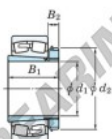

## Spherical roller bearing 22205RZK-H305X-JTEKT - 22205RZK-H305X-JTEKT

<https://www.123bearing.co.uk/bearing-housing/roller-bearing/spherical/22205rzk-h305x-jtekt>

Boundary dimensions

Bearing No.	Boundary dimensions (mm)				Basic load ratings (kN)		Limiting speeds (min <sup>-1</sup> )	
	d1	d2	B	r (max)	Cr	Cor	Grease lub.	Oil lub.
22205RZK-H305X	20	52	18	1	56.8	48.1	9600	12600

## PRODUCT FEATURES

Brand	JTEKT
N° Ean13	3616060789341
Inside diameter	20 mm
Outside diameter	52 mm
Thickness	18 mm
Limiting speed	9600 rpm
Dynamic load	56.8 kN
Static load	48.1 kN
Packaging	1

[contact@123bearing.co.uk](mailto:contact@123bearing.co.uk)