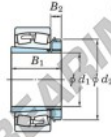

Roller bearing
22205-RZK-H305X-JTEKT - 22205-RZK-H305X-JTEKT
<https://www.123bearing.co.uk/bearing-housing/roller-bearing/roller/22205-rzk-h305x-jtekt>

Boundary dimensions

PRODUCT FEATURES

Brand	JTEKT
N° Ean13	3616060692702
Inside diameter	20 mm
Outside diameter	52 mm
Thickness	18 mm
Limiting speed	9600 rpm
Dynamic load	56.8 kN
Static load	48.1 kN
Packaging	1

contact@123bearing.co.uk

02038 087 274

CRT4 de Lesquin 60 Rue Du Haut De Sainghin 59273 Fretin FRANCE