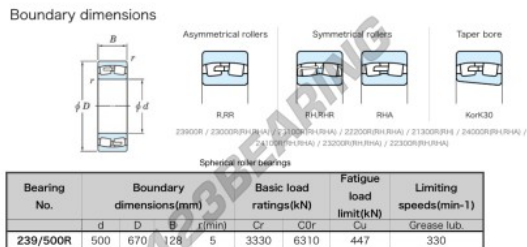

Deep groove ball bearing single row 239-500-R-JTEKT - 239-500-R-JTEKT

<https://www.123bearing.co.uk/bearing-housing/deep-groove-bearing/single-row/239-500-r-jtekt>

PRODUCT FEATURES

Brand	JTEKT
N° Ean13	3616060672551
Inside diameter	500 mm
Outside diameter	670 mm
Thickness	128 mm
Limiting speed	330 rpm
Dynamic load	3330 kN
Static load	6310 kN
Packaging	1