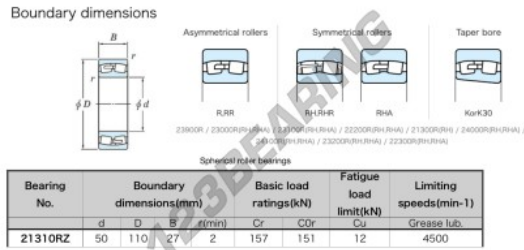

Deep groove ball bearing single row 21310-RZ-JTEKT - 21310-RZ-JTEKT

<https://www.123bearing.co.uk/bearing-housing/deep-groove-bearing/single-row/21310-rz-jtekt>

PRODUCT FEATURES

Brand	JTEKT
N° Ean13	4549250242212
Inside diameter	50 mm
Outside diameter	110 mm
Thickness	27 mm
Limiting speed	4500 rpm
Dynamic load	157 kN
Static load	151 kN
Packaging	1