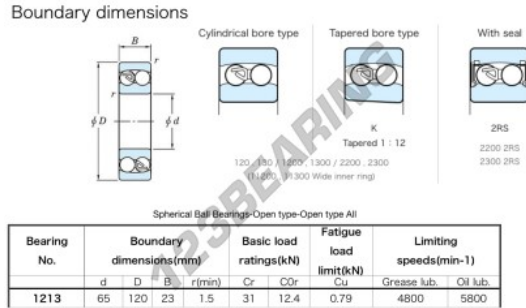

Self aligning ball bearing 1213-JTEKT - 1213-JTEKT

<https://www.123bearing.co.uk/bearing-housing/deep-groove-bearing/sefl-aligning/1213-jtekt>

PRODUCT FEATURES

| | |
|------------------|---------------|
| Brand | JTEKT |
| N° Ean13 | 4549250087516 |
| Inside diameter | 65 mm |
| Outside diameter | 120 mm |
| Thickness | 23 mm |
| Limiting speed | 4800 rpm |
| Dynamic load | 31 kN |
| Static load | 12.4 kN |
| Packaging | 1 |