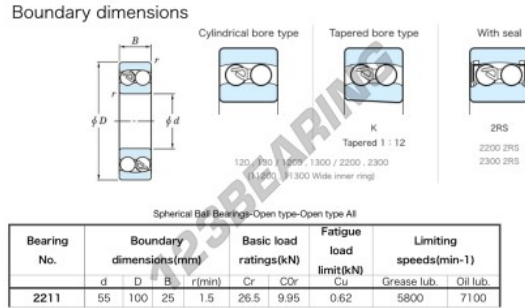

Self aligning ball bearing 2211-JTEKT - 2211-JTEKT

<https://www.123bearing.co.uk/bearing-housing/deep-groove-bearing/sefl-aligning/2211-jtekt>

PRODUCT FEATURES

Brand	JTEKT
N° Ean13	4549250093517
Inside diameter	55 mm
Outside diameter	100 mm
Thickness	25 mm
Limiting speed	5800 rpm
Dynamic load	26.5 kN
Static load	9.95 kN
Packaging	1