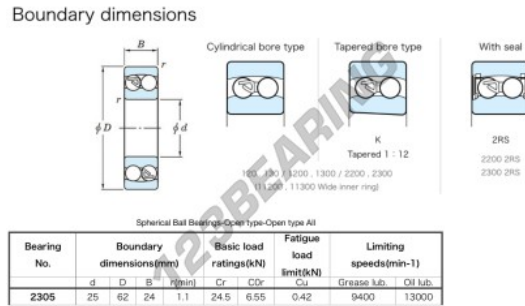

Self aligning ball bearing 2305-JTEKT - 2305-JTEKT

<https://www.123bearing.co.uk/bearing-housing/deep-groove-bearing/sefl-aligning/2305-jtekt>

PRODUCT FEATURES

Brand	JTEKT
N° Ean13	4549250102707
Inside diameter	25 mm
Outside diameter	62 mm
Thickness	24 mm
Limiting speed	9400 rpm
Dynamic load	24.5 kN
Static load	6.55 kN
Packaging	1