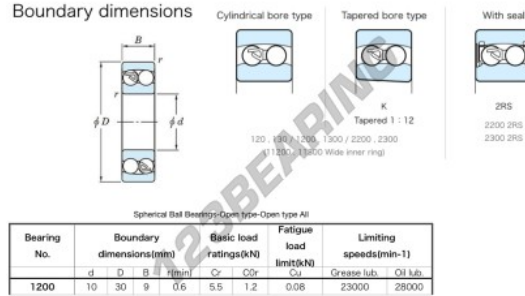

Self aligning ball bearing 1200-JTEKT - 1200-JTEKT

<https://www.123bearing.co.uk/bearing-housing/deep-groove-bearing/sefl-aligning/1200-jtekt>

PRODUCT FEATURES

Brand	JTEKT
N° Ean13	4549250086977
Inside diameter	10 mm
Outside diameter	30 mm
Thickness	9 mm
Limiting speed	23000 rpm
Dynamic load	5.5 kN
Static load	1.2 kN
Packaging	1
Standard	No standard