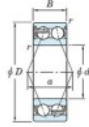

## Deep groove ball bearing single row 5307-ZZ-JTEKT - 5307-ZZ-JTEKT

<https://www.123bearing.co.uk/bearing-housing/deep-groove-bearing/single-row/5307-zz-jtekt>

Boundary dimensions

Deep groove ball bearing - Shielded ZZ

Bearing No.	Boundary dimensions(mm)				Basic load ratings(kN)		Fatigue load limit(kN)	Limiting speeds(min-1)
	d	D	B	r(min)	Cr	C0r	C0r	Grease lub.
5307 ZZ	35	80	34.9	1.5	57.6	32.8	1.7	5100

## PRODUCT FEATURES

Brand	JTEKT
N° Ean13	3616060660619
Inside diameter	35 mm
Inside diameter	1.378" inch
Sealing	Shield on both sides
Outside diameter	80 mm
Outside diameter	3.15" inch
Thickness	34.9 mm
Thickness	1.374" inch
Limiting speed	5100 rpm
Dynamic load	57.6 kN
Static load	32.8 kN
Packaging	1