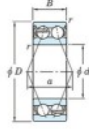

## Deep groove ball bearing single row 5207-ZZ-JTEKT - 5207-ZZ-JTEKT

<https://www.123bearing.co.uk/bearing-housing/deep-groove-bearing/single-row/5207-zz-jtekt>

Boundary dimensions

Double row angular - Shielded ZZ

Bearing No.	Boundary dimensions(mm)				Basic load ratings(kN)		Fatigue load limit(kN)	Limiting speeds(min-1)
	d	D	B	r(min)	Cr	C0r	Cu	Grease lub.
5207 ZZ	35	72	27	1.1	39.7	24.6	1.25	5500

## PRODUCT FEATURES

Brand	JTEKT
N° Ean13	3616060660602
Inside diameter	35 mm
Sealing	Shield on both sides
Outside diameter	72 mm
Thickness	27 mm
Limiting speed	5500 rpm
Dynamic load	39.7 kN
Static load	24.6 kN
Packaging	1