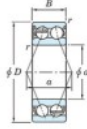

## Deep groove ball bearing single row 5206-ZZ-JTEKT - 5206-ZZ-JTEKT

<https://www.123bearing.co.uk/bearing-housing/deep-groove-bearing/single-row/5206-zz-jtekt>

Boundary dimensions

Double-row angular - Shielded ZZ

Bearing No.	Boundary dimensions(mm)				Basic load ratings(kN)		Fatigue load limit(kN)	Limiting speeds(min-1)
	d	D	B	r(min)	Cr	C0r	C0	Grease lub.
5206 ZZ	30	62	23.8	1	31.7	18.3	0.95	6400

## PRODUCT FEATURES

Brand	JTEKT
N° Ean13	3616060660589
Inside diameter	30 mm
Sealing	Shield on both sides
Outside diameter	62 mm
Thickness	23.8 mm
Limiting speed	6400 rpm
Weight	314 g
Dynamic load	31.7 kN
Static load	18.3 kN
Packaging	1