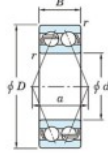

Deep groove ball bearing single row 3321-JTEKT - 3321-JTEKT

<https://www.123bearing.co.uk/bearing-housing/deep-groove-bearing/single-row/3321-jtekt>

Boundary dimensions

Angular Ball bearings - Double-row - Open

Bearing No.	Boundary dimensions(mm)				Basic load ratings(kN)		Fatigue load limit(kN)	Limiting speeds(min-1)
	d	D	B	r(min)	Cr	Cor	Cu	Grease lub.
3321	105	225	87.3	3	331	354	18.5	1800

PRODUCT FEATURES

Brand	JTEKT
N° Ean13	3616060660312
Inside diameter	105 mm
Outside diameter	225 mm
Thickness	87.3 mm
Limiting speed	1800 rpm
Dynamic load	331 kN
Static load	354 kN
Packaging	1