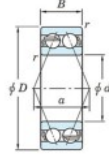

Deep groove ball bearing single row 3207-JTEKT - 3207-JTEKT

<https://www.123bearing.co.uk/bearing-housing/deep-groove-bearing/single-row/3207-jtekt>

Boundary dimensions

Angular Ball bearings - Double-row - Open

Bearing No.	Boundary dimensions(mm)				Basic load ratings(kN)		Fatigue load limit(kN)	Limiting speeds(min-1)
	d	D	B	r(min)	Cr	C0r	Cu	Grease lub.
3207	35	72	27	1.1	46	37.5	1.95	5600

PRODUCT FEATURES

Brand	JTEKT
N° Ean13	4549250123870
Inside diameter	35 mm
Outside diameter	72 mm
Thickness	27 mm
Limiting speed	5600 rpm
Dynamic load	46 kN
Static load	37.5 kN
Packaging	1