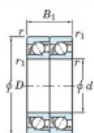

Deep groove ball bearing single row 7334-BDT-FY-JTEKT - 7334-BDT-FY-JTEKT

<https://www.123bearing.co.uk/bearing-housing/deep-groove-bearing/single-row/7334-bdt-fy-jtekt>

Boundary dimensions

Bearing No.	Boundary dimensions(mm)						Basic load ratings(kN)		Fatigue load factor	Limiting speeds(min-1)
	d	D	B	r1min	r1max	C	C0	60	Groove ball	
7334BDT FY	170	360	144	4	1.5	721	888	28.2	1200	

PRODUCT FEATURES

Brand	JTEKT
N° Ean13	3616060659316
Inside diameter	170 mm
Inside diameter	6.693" inch
Outside diameter	360 mm
Outside diameter	14.173" inch
Thickness	144 mm
Thickness	5.669" inch
Limiting speed	1200 rpm
Dynamic load	721 kN
Static load	888 kN
Packaging	1

contact@123bearing.co.uk

02038 087 274

CRT4 de Lesquin 60 Rue Du Haut De Sainghin 59273 Fretin FRANCE