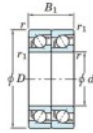

Deep groove ball bearing single row 7234-DT-FY-JTEKT - 7234-DT-FY-JTEKT

<https://www.123bearing.co.uk/bearing-housing/deep-groove-bearing/single-row/7234-dt-fy-jtekt>

Boundary dimensions

Bearing No.	Boundary dimensions(mm)					Basic load ratings(kN)		Fatigue load factor		Limiting speeds(min-1)
	d	D	B	r1(mm)	r2(mm)	C_r	C_{0r}	f₀	f₁	Grease/oil
7234DT FY	170	310	104	4	1.5	552	661	22	-	1800

PRODUCT FEATURES

Brand	JTEKT
N° Ean13	3616060659293
Inside diameter	170 mm
Outside diameter	310 mm
Thickness	104 mm
Limiting speed	1800 rpm
Dynamic load	552 kN
Static load	661 kN
Packaging	1

contact@123bearing.co.uk

02038 087 274

CRT4 de Lesquin 60 Rue Du Haut De Sainghin 59273 Fretin FRANCE