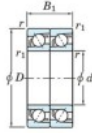

Deep groove ball bearing single row 7934-CDT-FY-JTEKT - 7934-CDT-FY-JTEKT

<https://www.123bearing.co.uk/bearing-housing/deep-groove-bearing/single-row/7934-cdt-fy-jtekt>

Boundary dimensions

Bearing No.	Boundary dimensions(mm)						Basic load ratings(kN)		Fatigue load factor		Limiting speeds(min-1)
	d	D	B	r1(mm)	r2(mm)	Cr	Cor	C0	f0	Grease Lub	
7934CDT FY	170	230	56	2	1	255	302	11.5	16.6	3100	

PRODUCT FEATURES

Brand	JTEKT
N° Ean13	3616060659231
Inside diameter	170 mm
Inside diameter	6.693" inch
Outside diameter	230 mm
Outside diameter	9.055" inch
Thickness	56 mm
Thickness	2.205" inch
Limiting speed	3100 rpm
Dynamic load	255 kN
Static load	302 kN
Packaging	1

contact@123bearing.co.uk

02038 087 274

CRT4 de Lesquin 60 Rue Du Haut De Sainghin 59273 Fretin FRANCE