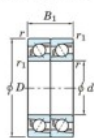

Deep groove ball bearing single row 7230-CDT-FY-JTEKT - 7230-CDT-FY-JTEKT

<https://www.123bearing.co.uk/bearing-housing/deep-groove-bearing/single-row/7230-cdt-fy-jtekt>

Boundary dimensions

Bearing No.	Boundary dimensions(mm)						Basic load ratings(kN)		Fatigue load factor		Limiting speeds(min-1)
	a	D	B	r1(mm)	r2(mm)		Cr	Cor	C0	f0	Grease lub.
7230CDT FY	150	270	90	3	1.1		549	607	21.6	14.7	2900

PRODUCT FEATURES

Brand	JTEKT
N° Ean13	3616060659057
Inside diameter	150 mm
Inside diameter	5.906" inch
Outside diameter	270 mm
Outside diameter	10.63" inch
Thickness	90 mm
Thickness	3.543" inch
Limiting speed	2900 rpm
Dynamic load	549 kN
Static load	607 kN
Packaging	1

contact@123bearing.co.uk

02038 087 274

CRT4 de Lesquin 60 Rue Du Haut De Sainghin 59273 Fretin FRANCE