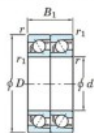

Deep groove ball bearing single row 7328-CDT-FY-JTEKT - 7328-CDT-FY-JTEKT

<https://www.123bearing.co.uk/bearing-housing/deep-groove-bearing/single-row/7328-cdt-fy-jtekt>

Boundary dimensions

Bearing No.	Boundary dimensions(mm)					Basic load ratings(kN)		Fatigue load factor		Limiting speeds(min-1)
	d	D	B	r1mm	r1mm	C	C0	U	U0	
7328CDT FY	140	300	124	4	1.5	717	802	27.9	13.4	2800

PRODUCT FEATURES

Brand	JTEKT
N° Ean13	3616060658968
Inside diameter	140 mm
Outside diameter	300 mm
Thickness	124 mm
Limiting speed	2800 rpm
Dynamic load	717 kN
Static load	802 kN
Packaging	1

contact@123bearing.co.uk

02038 087 274

CRT4 de Lesquin 60 Rue Du Haut De Sainghin 59273 Fretin FRANCE