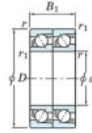

Deep groove ball bearing single row 7326-DT-FY-JTEKT - 7326-DT-FY-JTEKT

<https://www.123bearing.co.uk/bearing-housing/deep-groove-bearing/single-row/7326-dt-fy-jtekt>

Boundary dimensions

Bearing No.	Boundary dimensions (mm)					Basic load ratings (kN)		Fatigue load factor		Limiting speeds (min⁻¹)
	d	D	B	r1 (mm)	r2 (mm)	C_r	C_{0r}	C_r	f₀	Grease lub.
7326DT FY	130	280	116	4	1.5	611	659	23.7	-	2200

PRODUCT FEATURES

Brand	JTEKT
N° Ean13	3616060658845
Inside diameter	130 mm
Outside diameter	280 mm
Thickness	116 mm
Limiting speed	2200 rpm
Dynamic load	611 kN
Static load	659 kN
Packaging	1

contact@123bearing.co.uk

02038 087 274

CRT4 de Lesquin 60 Rue Du Haut De Sainghin 59273 Fretin FRANCE