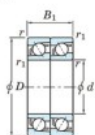

Deep groove ball bearing single row 7226-DT-FY-JTEKT - 7226-DT-FY-JTEKT

<https://www.123bearing.co.uk/bearing-housing/deep-groove-bearing/single-row/7226-dt-fy-jtekt>

Boundary dimensions

Bearing No.	Boundary dimensions(mm)					Basic load ratings(kN)		Fatigue load factor		Limiting speeds(min-1)
	d	D	B	r1(mm)	r2(mm)	C	C0	CU	CO	Groove ball
7226DT FY	130	230	80	3	1.1	398	395	15.2	-	2500

PRODUCT FEATURES

Brand	JTEKT
N° Ean13	3616060658791
Inside diameter	130 mm
Outside diameter	230 mm
Thickness	80 mm
Limiting speed	2500 rpm
Dynamic load	398 kN
Static load	395 kN
Packaging	1

contact@123bearing.co.uk

02038 087 274

CRT4 de Lesquin 60 Rue Du Haut De Sainghin 59273 Fretin FRANCE