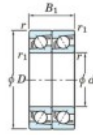

Deep groove ball bearing single row 7226-BDT-FY-JTEKT - 7226-BDT-FY-JTEKT

<https://www.123bearing.co.uk/bearing-housing/deep-groove-bearing/single-row/7226-bdt-fy-jtekt>

Boundary dimensions

Bearing No.	Boundary dimensions(mm)					Basic load ratings(kN)		Fatigue load limit(kN)		factor	Limiting speeds(min-1)
	d	D	B	r1(mm)	r2(mm)	C_r	C_{0r}	C_u	C₁₀		
7226BDT FY	130	230	80	3	1.1	360	360	13.9	-	-	1900

PRODUCT FEATURES

Brand	JTEKT
N° Ean13	3616060658784
Inside diameter	130 mm
Outside diameter	230 mm
Thickness	80 mm
Limiting speed	1900 rpm
Dynamic load	360 kN
Static load	360 kN
Packaging	1

contact@123bearing.co.uk

02038 087 274

CRT4 de Lesquin 60 Rue Du Haut De Sainghin 59273 Fretin FRANCE