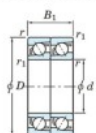

Deep groove ball bearing single row 7026-DT-FY-JTEKT - 7026-DT-FY-JTEKT

<https://www.123bearing.co.uk/bearing-housing/deep-groove-bearing/single-row/7026-dt-fy-jtekt>

Boundary dimensions

Bearing No.	Boundary dimensions(mm)						Basic load ratings(kN)		Fatigue load factor	Limiting speeds(min-1)
	d	D	B	r1(max)	r1(min)	C	C0	lim		
7026DT FY	130	200	66	2	1	238	251	10.5	-	2800

PRODUCT FEATURES

Brand	JTEKT
N° Ean13	3616060658760
Inside diameter	130 mm
Inside diameter	5.118" inch
Outside diameter	200 mm
Outside diameter	7.874" inch
Thickness	66 mm
Thickness	2.598" inch
Limiting speed	2800 rpm
Dynamic load	238 kN
Static load	251 kN
Packaging	1

contact@123bearing.co.uk

02038 087 274

CRT4 de Lesquin 60 Rue Du Haut De Sainghin 59273 Fretin FRANCE