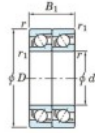

Deep groove ball bearing single row 7324-CDT-FY-JTEKT - 7324-CDT-FY-JTEKT

<https://www.123bearing.co.uk/bearing-housing/deep-groove-bearing/single-row/7324-cdt-fy-jtekt>

Boundary dimensions

Bearing No.	Boundary dimensions(mm)					Basic load ratings(kN)		Fatigue load factor		Limiting speeds(min-1)
	d	D	B	r1(mm)	r2(mm)	Cr	Cor	C0	f0	Grease lub
7324CDT FY	120	260	110	3	1.1	538	542	20.3	13.7	3300

PRODUCT FEATURES

Brand	JTEKT
N° Ean13	3616060658715
Inside diameter	120 mm
Outside diameter	260 mm
Thickness	110 mm
Limiting speed	3300 rpm
Dynamic load	538 kN
Static load	542 kN
Packaging	1

contact@123bearing.co.uk

02038 087 274

CRT4 de Lesquin 60 Rue Du Haut De Sainghin 59273 Fretin FRANCE