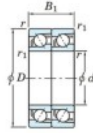

Deep groove ball bearing single row 7324-DT-FY-JTEKT - 7324-DT-FY-JTEKT

<https://www.123bearing.co.uk/bearing-housing/deep-groove-bearing/single-row/7324-dt-fy-jtekt>

Boundary dimensions

Bearing No.	Boundary dimensions(mm)					Basic load ratings(kN)		Fatigue load limit(kN)		factor	Limiting speeds(min-1)
	d	D	B	r1(mm)	r2(mm)	Cr	Cor	C0r	#0		
7324DT FY	120	260	110	3	1.1	500	504	18.9	-	-	2400

PRODUCT FEATURES

Brand	JTEKT
N° Ean13	3616060658708
Inside diameter	120 mm
Inside diameter	4.724" inch
Outside diameter	260 mm
Outside diameter	10.236" inch
Thickness	110 mm
Thickness	4.331" inch
Limiting speed	2400 rpm
Dynamic load	500 kN
Static load	504 kN
Packaging	1

contact@123bearing.co.uk

02038 087 274

CRT4 de Lesquin 60 Rue Du Haut De Sainghin 59273 Fretin FRANCE