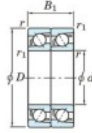

Deep groove ball bearing single row 7224-CDT-FY-JTEKT - 7224-CDT-FY-JTEKT

<https://www.123bearing.co.uk/bearing-housing/deep-groove-bearing/single-row/7224-cdt-fy-jtekt>

Boundary dimensions

Bearing No.	Boundary dimensions(mm)						Basic load ratings(kN)		Fatigue load factor		Limiting speeds(min-1)
	d	D	B	r1(mm)	r2(mm)	Cr	Cor	C0	f0	Grease lub.	
7224CDT FY	120	215	80	2.1	1.1	385	359	17.9	14.6	3800	

PRODUCT FEATURES

Brand	JTEKT
N° Ean13	3616060658685
Inside diameter	120 mm
Outside diameter	215 mm
Thickness	80 mm
Limiting speed	3800 rpm
Dynamic load	385 kN
Static load	359 kN
Packaging	1

contact@123bearing.co.uk

02038 087 274

CRT4 de Lesquin 60 Rue Du Haut De Sainghin 59273 Fretin FRANCE