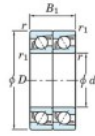

Deep groove ball bearing single row 7221-BDT-FY-JTEKT - 7221-BDT-FY-JTEKT

<https://www.123bearing.co.uk/bearing-housing/deep-groove-bearing/single-row/7221-bdt-fy-jtekt>

Boundary dimensions

Bearing No.	Boundary dimensions(mm)					Basic load ratings(kN)		Fatigue load limit(kN)		Limiting speeds(min-1)
	d	D	B	r1(mm)	r2(mm)	Cr	Co	C0	n0	
7221BDT FY	105	190	72	2.1	1.1	275	241	11.6	-	2300

PRODUCT FEATURES

Brand	JTEKT
N° Ean13	3616060658418
Inside diameter	105 mm
Outside diameter	190 mm
Thickness	72 mm
Limiting speed	2300 rpm
Dynamic load	275 kN
Static load	241 kN
Packaging	1

contact@123bearing.co.uk

02038 087 274

CRT4 de Lesquin 60 Rue Du Haut De Sainghin 59273 Fretin FRANCE