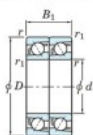

Deep groove ball bearing single row 7219-DT-FY-JTEKT - 7219-DT-FY-JTEKT

<https://www.123bearing.co.uk/bearing-housing/deep-groove-bearing/single-row/7219-dt-fy-jtekt>

Boundary dimensions

Bearing No.	Boundary dimensions(mm)						Basic load ratings(kN)		Fatigue load factor		Limiting speeds(min-1)
	d	D	B	r1(mm)	r2(mm)	C_r	C_{0r}	C_u	f₀	Grease lub.	
7219DT FY	95	170	64	2.1	1.1	248	207	11	-	3500	

PRODUCT FEATURES

Brand	JTEKT
N° Ean13	3616060658180
Inside diameter	95 mm
Outside diameter	170 mm
Thickness	64 mm
Limiting speed	3500 rpm
Dynamic load	248 kN
Static load	207 kN
Packaging	1

contact@123bearing.co.uk

02038 087 274

CRT4 de Lesquin 60 Rue Du Haut De Sainghin 59273 Fretin FRANCE