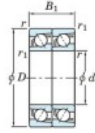

Deep groove ball bearing single row 7318-DT-FY-JTEKT - 7318-DT-FY-JTEKT

<https://www.123bearing.co.uk/bearing-housing/deep-groove-bearing/single-row/7318-dt-fy-jtekt>

Boundary dimensions

Bearing No.	Boundary dimensions(mm)						Basic load ratings(kN)		Fatigue load factor		Limiting speeds(min-1)
	d	D	B	r1mm	r2mm	Cr	C0r	C0	f0	Grease lub.	
7318DT FY	90	190	86	3	1.1	327	270	11.8	-	3300	

PRODUCT FEATURES

Brand	JTEKT
N° Ean13	3616060658074
Inside diameter	90 mm
Outside diameter	190 mm
Thickness	86 mm
Limiting speed	3300 rpm
Dynamic load	327 kN
Static load	270 kN
Packaging	1

contact@123bearing.co.uk

02038 087 274

CRT4 de Lesquin 60 Rue Du Haut De Sainghin 59273 Fretin FRANCE