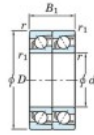

Deep groove ball bearing single row 7918-CDT-FY-JTEKT - 7918-CDT-FY-JTEKT

<https://www.123bearing.co.uk/bearing-housing/deep-groove-bearing/single-row/7918-cdt-fy-jtekt>

Boundary dimensions

Bearing No.	Boundary dimensions(mm)					Basic load ratings(kN)		Fatigue load factor		Limiting speeds(min-1)
	d	D	B	r1(mm)	r2(mm)	C_r	C_{0r}	C₁₀	f₀	Grease lub.
7918CDT FY	90	125	36	1.1	0.6	80.3	85.2	4.25	16.6	6200

PRODUCT FEATURES

Brand	JTEKT
N° Ean13	3616060657985
Inside diameter	90 mm
Inside diameter	3.543" inch
Outside diameter	125 mm
Outside diameter	4.921" inch
Thickness	36 mm
Thickness	1.417" inch
Limiting speed	6200 rpm
Dynamic load	80.3 kN
Static load	85.2 kN
Packaging	1

contact@123bearing.co.uk

02038 087 274

CRT4 de Lesquin 60 Rue Du Haut De Sainghin 59273 Fretin FRANCE