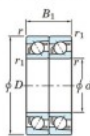

Deep groove ball bearing single row 7317-CDT-FY-JTEKT - 7317-CDT-FY-JTEKT

<https://www.123bearing.co.uk/bearing-housing/deep-groove-bearing/single-row/7317-cdt-fy-jtekt>

Boundary dimensions

Bearing No.	Boundary dimensions(mm)						Basic load ratings(kN)		Fatigue load factor		Limiting speeds(min-1)
	d	D	B	r1(mm)	r2(mm)	r3(mm)	Cr	Cor	C0	f0	Grease lub.
7317CDT FY	85	180	82	3	1.1		326	261	16.7	13.5	4900

PRODUCT FEATURES

Brand	JTEKT
N° Ean13	3616060657947
Inside diameter	85 mm
Outside diameter	180 mm
Thickness	82 mm
Limiting speed	4900 rpm
Dynamic load	326 kN
Static load	261 kN
Packaging	1

contact@123bearing.co.uk

02038 087 274

CRT4 de Lesquin 60 Rue Du Haut De Sainghin 59273 Fretin FRANCE