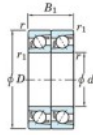

Deep groove ball bearing single row 7217-CDT-FY-JTEKT - 7217-CDT-FY-JTEKT

<https://www.123bearing.co.uk/bearing-housing/deep-groove-bearing/single-row/7217-cdt-fy-jtekt>

Boundary dimensions

Bearing No.	Boundary dimensions(mm)					Basic load ratings(kN)		Fatigue load factor		Limiting speeds(min-1)
	d	D	B	r1(mm)	r1(min)	Cr	Cor	C0	f0	
7217CDT FY	85	150	56	2	1	218	181	10.7	14.7	5500

PRODUCT FEATURES

Brand	JTEKT
N° Ean13	3616060657916
Inside diameter	85 mm
Outside diameter	150 mm
Thickness	56 mm
Limiting speed	5500 rpm
Dynamic load	218 kN
Static load	181 kN
Packaging	1

contact@123bearing.co.uk

02038 087 274

CRT4 de Lesquin 60 Rue Du Haut De Sainghin 59273 Fretin FRANCE