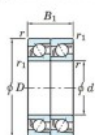

Deep groove ball bearing single row 7217-DT-FY-JTEKT - 7217-DT-FY-JTEKT

<https://www.123bearing.co.uk/bearing-housing/deep-groove-bearing/single-row/7217-dt-fy-jtekt>

Boundary dimensions

Bearing No.	Boundary dimensions(mm)					Basic load ratings(kN)		Fatigue load limit(kN)	Fatigue factor	Limiting speeds(min-1)
	d	D	B	r1(mm)	r2(mm)	Cr	Cor	C0	f0	Grease lub.
7217DT FY	85	150	56	2	1	200	167	9.4	-	4000

PRODUCT FEATURES

Brand	JTEKT
N° Ean13	3616060657909
Inside diameter	85 mm
Outside diameter	150 mm
Thickness	56 mm
Limiting speed	4000 rpm
Dynamic load	200 kN
Static load	167 kN
Packaging	1

contact@123bearing.co.uk

02038 087 274

CRT4 de Lesquin 60 Rue Du Haut De Sainghin 59273 Fretin FRANCE