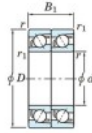

Deep groove ball bearing single row 7416-DT-FY-JTEKT - 7416-DT-FY-JTEKT

<https://www.123bearing.co.uk/bearing-housing/deep-groove-bearing/single-row/7416-dt-fy-jtekt>

Boundary dimensions

Bearing No.	Boundary dimensions(mm)					Basic load ratings(kN)		Fatigue load factor		Limiting speeds(min-1)
	d	D	B	r1(mm)	r2(mm)	Cr	C0r	C0	ISO	Grease Lub
7416DT FY	80	200	96	3	1.1	391	332	14.4	-	2400

PRODUCT FEATURES

Brand	JTEKT
N° Ean13	3616060657824
Inside diameter	80 mm
Outside diameter	200 mm
Thickness	96 mm
Limiting speed	2400 rpm
Dynamic load	391 kN
Static load	332 kN
Packaging	1

contact@123bearing.co.uk

02038 087 274

CRT4 de Lesquin 60 Rue Du Haut De Sainghin 59273 Fretin FRANCE