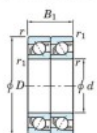

Deep groove ball bearing single row 7315-DT-FY-JTEKT - 7315-DT-FY-JTEKT

<https://www.123bearing.co.uk/bearing-housing/deep-groove-bearing/single-row/7315-dt-fy-jtekt>

Boundary dimensions

Bearing No.	Boundary dimensions(mm)					Basic load ratings(kN)		Fatigue load factor		Limiting speeds(min-1)
	d	D	B	r1(max)	r1(min)	C	C0	C1	C2	Grease lub.
7315DT FY	75	160	74	2.1	1.1	260	194	12.4	-	4000

PRODUCT FEATURES

Brand	JTEKT
N° Ean13	3616060657657
Inside diameter	75 mm
Inside diameter	2.953" inch
Outside diameter	160 mm
Outside diameter	6.299" inch
Thickness	74 mm
Thickness	2.913" inch
Limiting speed	4000 rpm
Dynamic load	260 kN
Static load	194 kN
Packaging	1

contact@123bearing.co.uk

02038 087 274

CRT4 de Lesquin 60 Rue Du Haut De Sainghin 59273 Fretin FRANCE