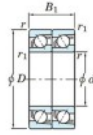

Deep groove ball bearing single row 7414-DT-FY-JTEKT - 7414-DT-FY-JTEKT

<https://www.123bearing.co.uk/bearing-housing/deep-groove-bearing/single-row/7414-dt-fy-jtekt>

Boundary dimensions

Bearing No.	Boundary dimensions(mm)						Basic load ratings(kN)		Fatigue load factor		Limiting speeds(min-1)
	d	D	B	r1(mm)	r2(mm)	Cr	C0r	C0	f0	Groove lub.	
7414DT FY	70	180	84	3	1.1	303	230	10.6	-	2700	

PRODUCT FEATURES

Brand	JTEKT
N° Ean13	3616060657510
Inside diameter	70 mm
Outside diameter	180 mm
Thickness	84 mm
Limiting speed	2700 rpm
Dynamic load	303 kN
Static load	230 kN
Packaging	1

contact@123bearing.co.uk

02038 087 274

CRT4 de Lesquin 60 Rue Du Haut De Sainghin 59273 Fretin FRANCE