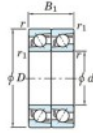

Deep groove ball bearing single row 7314-DT-FY-JTEKT - 7314-DT-FY-JTEKT

<https://www.123bearing.co.uk/bearing-housing/deep-groove-bearing/single-row/7314-dt-fy-jtekt>

Boundary dimensions

Bearing No.	Boundary dimensions(mm)					Basic load ratings(kN)		Fatigue load factor		Limiting speeds(min-1)
	d	D	B	r1(mm)	r2(mm)	Cr	Co	Ca	Co	Grease lub.
7314DT FY	70	150	70	2.1	1.1	239	172	11.4	-	4300

PRODUCT FEATURES

Brand	JTEKT
N° Ean13	3616060657480
Inside diameter	70 mm
Outside diameter	150 mm
Thickness	70 mm
Limiting speed	4300 rpm
Dynamic load	239 kN
Static load	172 kN
Packaging	1

contact@123bearing.co.uk

02038 087 274

CRT4 de Lesquin 60 Rue Du Haut De Sainghin 59273 Fretin FRANCE