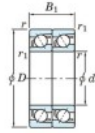

Deep groove ball bearing single row 7214-BDT-FY-JTEKT - 7214-BDT-FY-JTEKT

<https://www.123bearing.co.uk/bearing-housing/deep-groove-bearing/single-row/7214-bdt-fy-jtekt>

Boundary dimensions

Bearing No.	Boundary dimensions(mm)					Basic load ratings(kN)		Fatigue load factor		Limiting speeds(min-1)
	d	D	B	r1(mm)	r2(mm)	C	C0R	Cu	f0	Grease lub.
7214BDT FY	70	125	48	1.5	1	128	101	5.9	-	3700

PRODUCT FEATURES

Brand	JTEKT
N° Ean13	3616060657435
Inside diameter	70 mm
Outside diameter	125 mm
Thickness	48 mm
Limiting speed	3700 rpm
Dynamic load	128 kN
Static load	101 kN
Packaging	1

contact@123bearing.co.uk

02038 087 274

CRT4 de Lesquin 60 Rue Du Haut De Sainghin 59273 Fretin FRANCE