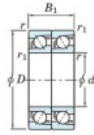

Deep groove ball bearing single row 7014-CDT-FY-JTEKT - 7014-CDT-FY-JTEKT

<https://www.123bearing.co.uk/bearing-housing/deep-groove-bearing/single-row/7014-cdt-fy-jtekt>

Boundary dimensions

Bearing No.	Boundary dimensions(mm)						Basic load ratings(kN)		Fatigue load factor		Limiting speeds(min-1)
	d	D	B	r1(mm)	r2(mm)	C_r	C_{0r}	C_u	f₀	Grease Lub.	
7014CDT FY	70	110	40	1.1	0.6	95.3	86	4.9	15.7	7300	

PRODUCT FEATURES

Brand	JTEKT
N° Ean13	3616060657428
Inside diameter	70 mm
Outside diameter	110 mm
Thickness	40 mm
Limiting speed	7300 rpm
Dynamic load	95.3 kN
Static load	86 kN
Packaging	1

contact@123bearing.co.uk

02038 087 274

CRT4 de Lesquin 60 Rue Du Haut De Sainghin 59273 Fretin FRANCE