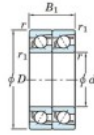

Deep groove ball bearing single row 7914-CDT-FY-JTEKT - 7914-CDT-FY-JTEKT

<https://www.123bearing.co.uk/bearing-housing/deep-groove-bearing/single-row/7914-cdt-fy-jtekt>

Boundary dimensions

Bearing No.	Boundary dimensions(mm)						Basic load ratings(kN)		Fatigue load factor		Limiting speeds(min-1)
	d	D	B	r1(mm)	r2(mm)	Cr	Cor	C01	f0	Grease Lub.	
7914CDT FY	70	100	32	1	0.6	58.8	58	3.05	16.4	7800	

PRODUCT FEATURES

Brand	JTEKT
N° Ean13	3616060657381
Inside diameter	70 mm
Outside diameter	100 mm
Thickness	32 mm
Limiting speed	7800 rpm
Dynamic load	58.8 kN
Static load	58 kN
Packaging	1

contact@123bearing.co.uk

02038 087 274

CRT4 de Lesquin 60 Rue Du Haut De Sainghin 59273 Fretin FRANCE