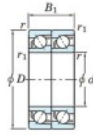

Deep groove ball bearing single row 7413-BDT-FY-JTEKT - 7413-BDT-FY-JTEKT

<https://www.123bearing.co.uk/bearing-housing/deep-groove-bearing/single-row/7413-bdt-fy-jtekt>

Boundary dimensions

Bearing No.	Boundary dimensions(mm)					Basic load ratings(kN)		Fatigue load factor		Limiting speeds(min-1)
	d	D	B	r1(mm)	r2(mm)	C2	C02	C01	R0	Grease lub.
7413BDT FY	65	160	74	2.1	1.1	262	194	12.7	-	2600

PRODUCT FEATURES

Brand	JTEKT
N° Ean13	3616060657350
Inside diameter	65 mm
Outside diameter	160 mm
Thickness	74 mm
Limiting speed	2600 rpm
Dynamic load	262 kN
Static load	194 kN
Packaging	1

contact@123bearing.co.uk

02038 087 274

CRT4 de Lesquin 60 Rue Du Haut De Sainghin 59273 Fretin FRANCE